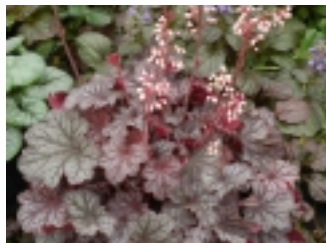

[Heuchera 'Frost'](#)